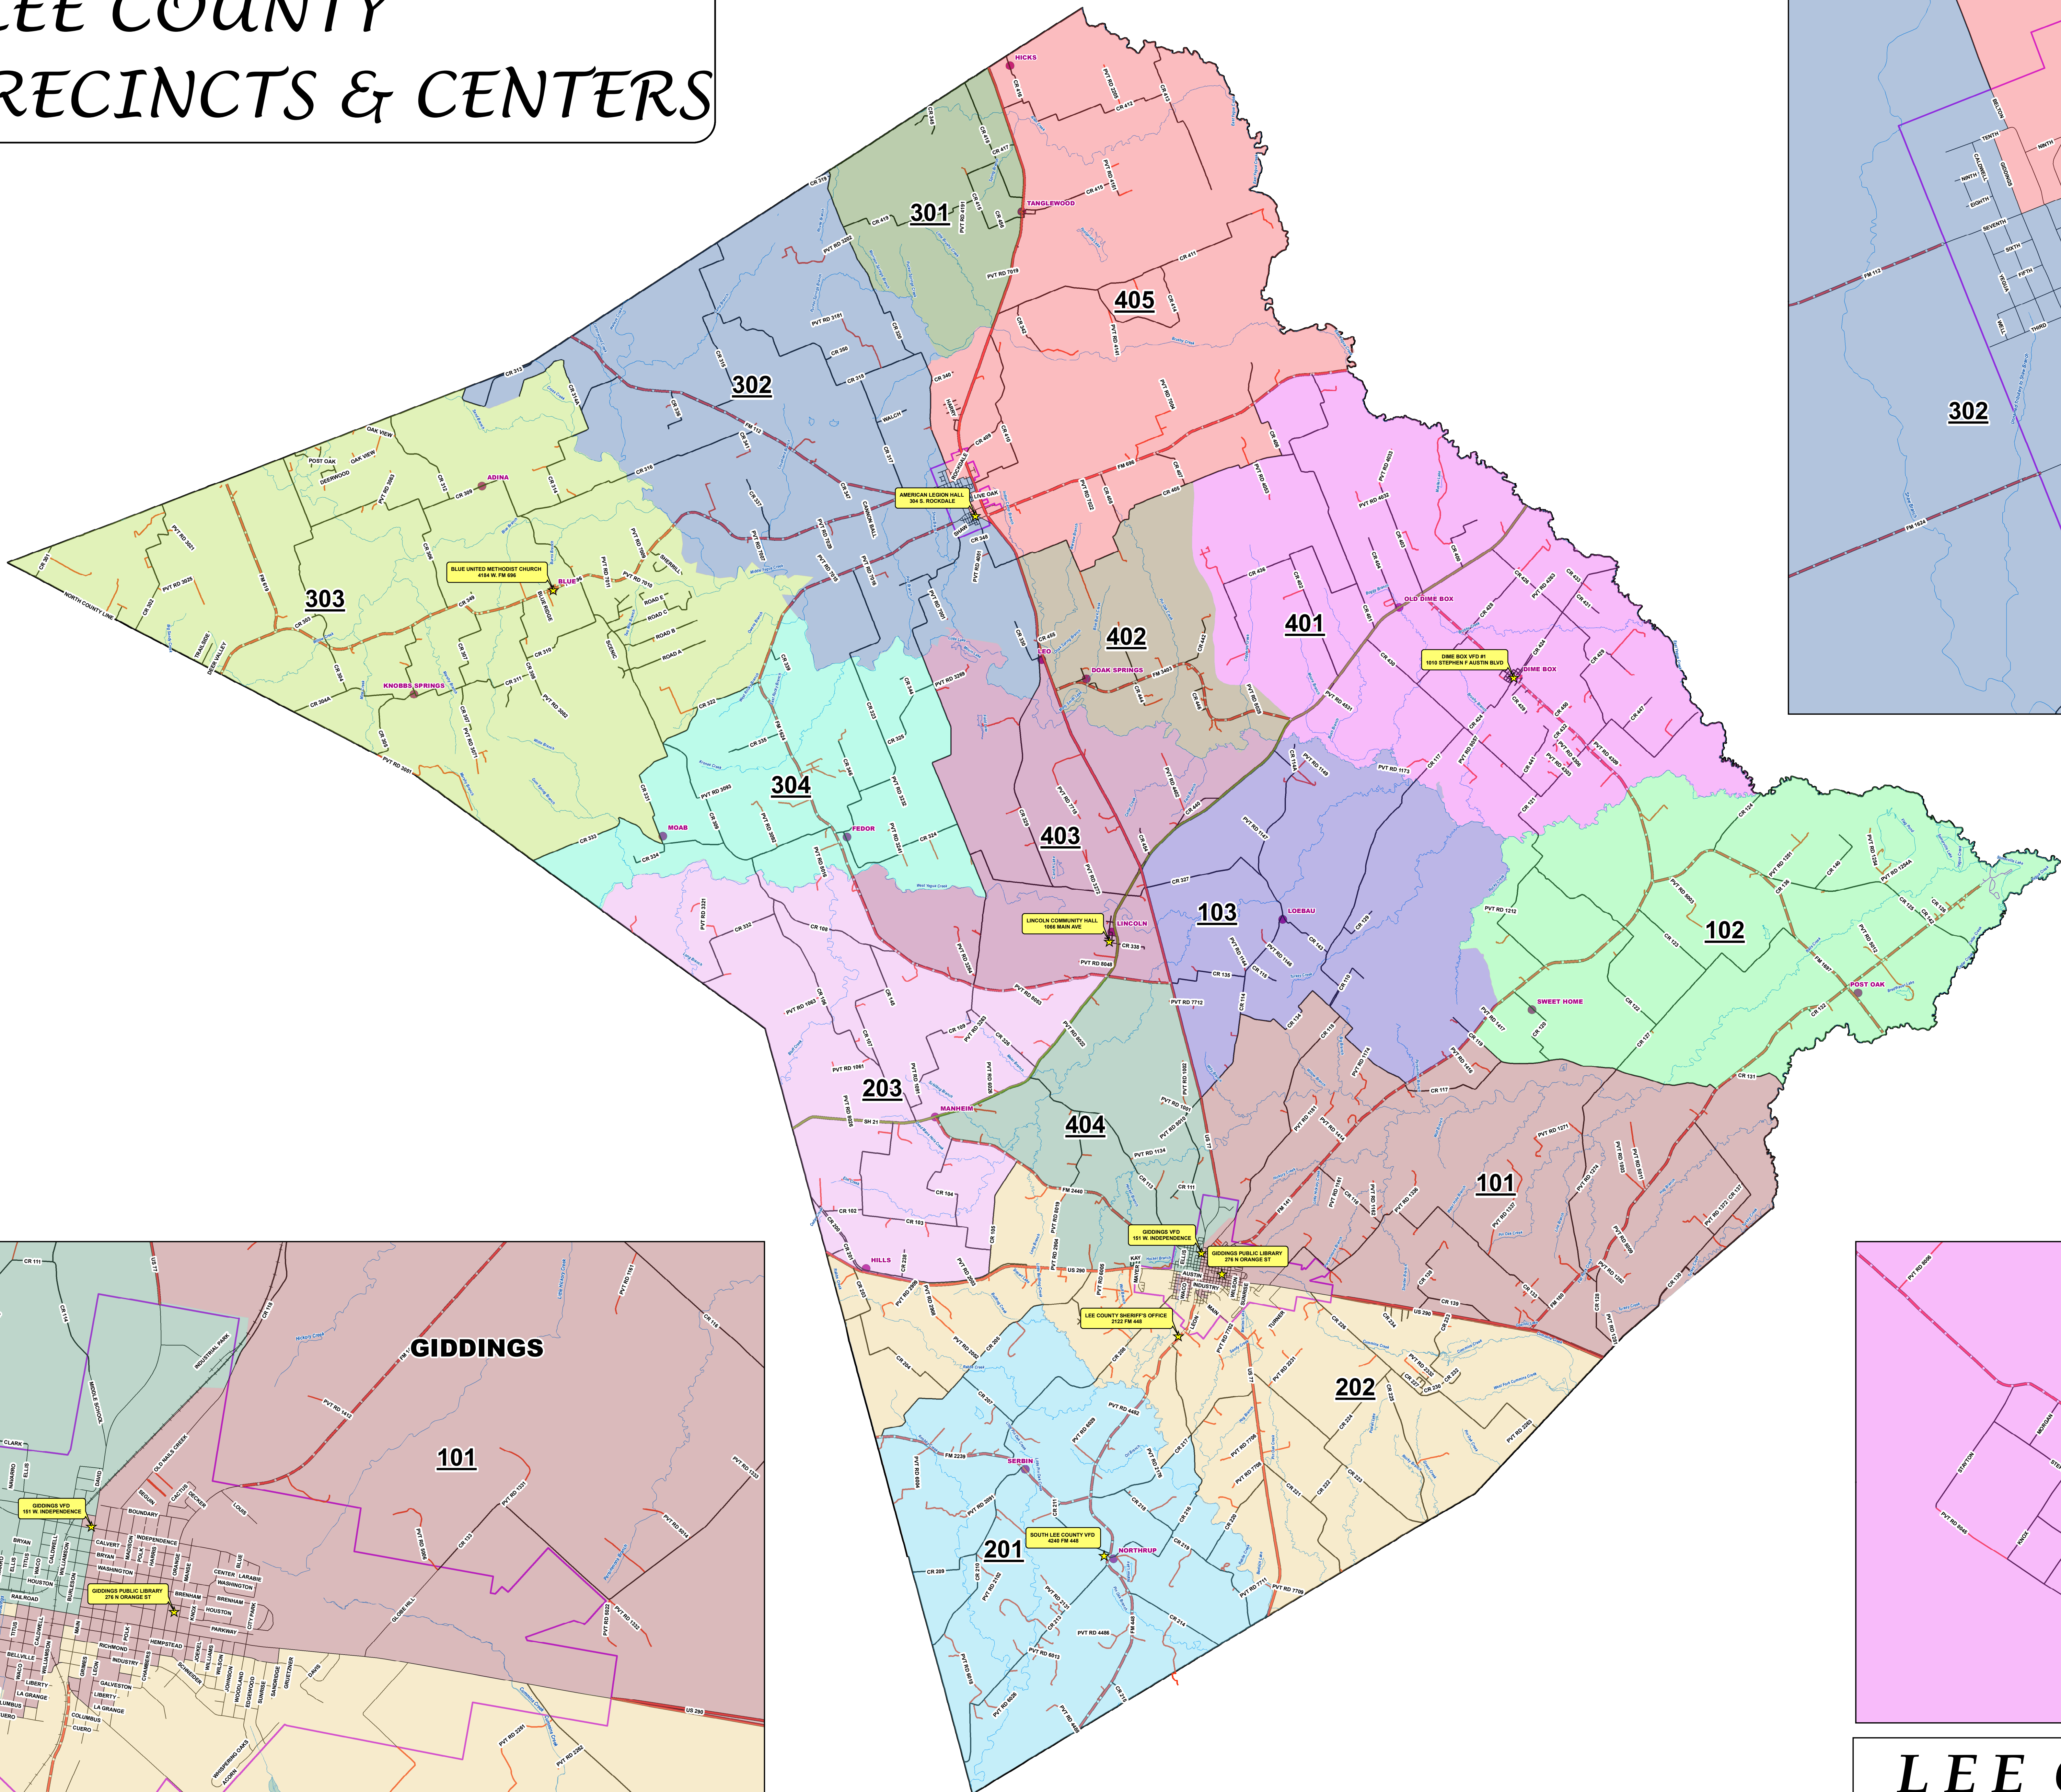

LEE COUNTY VOTING PRECINCTS & CENTERS

LEGEND

Lee_Roads	Lee_city_limits
RDCLS_TYP	Streams/Creeks
— CITY ST	• Town/Community
— COUNTY RD	★ Polling Locations
— CROSSOVER	
— FARM TO MARKET	
— FEEDER	
— PARK RD	
— PRIVATE RD	
— STATE HWY	
— US HWY	

**LEE COUNTY
AREA ROADS**

1 in = 1 miles 1:80,000

Lee County 911 Addressing provides this map and/or data "as is" and assumes no liability for its accuracy or completeness. This is intended as a general representation only and is in no way intended to be used as survey grade information.