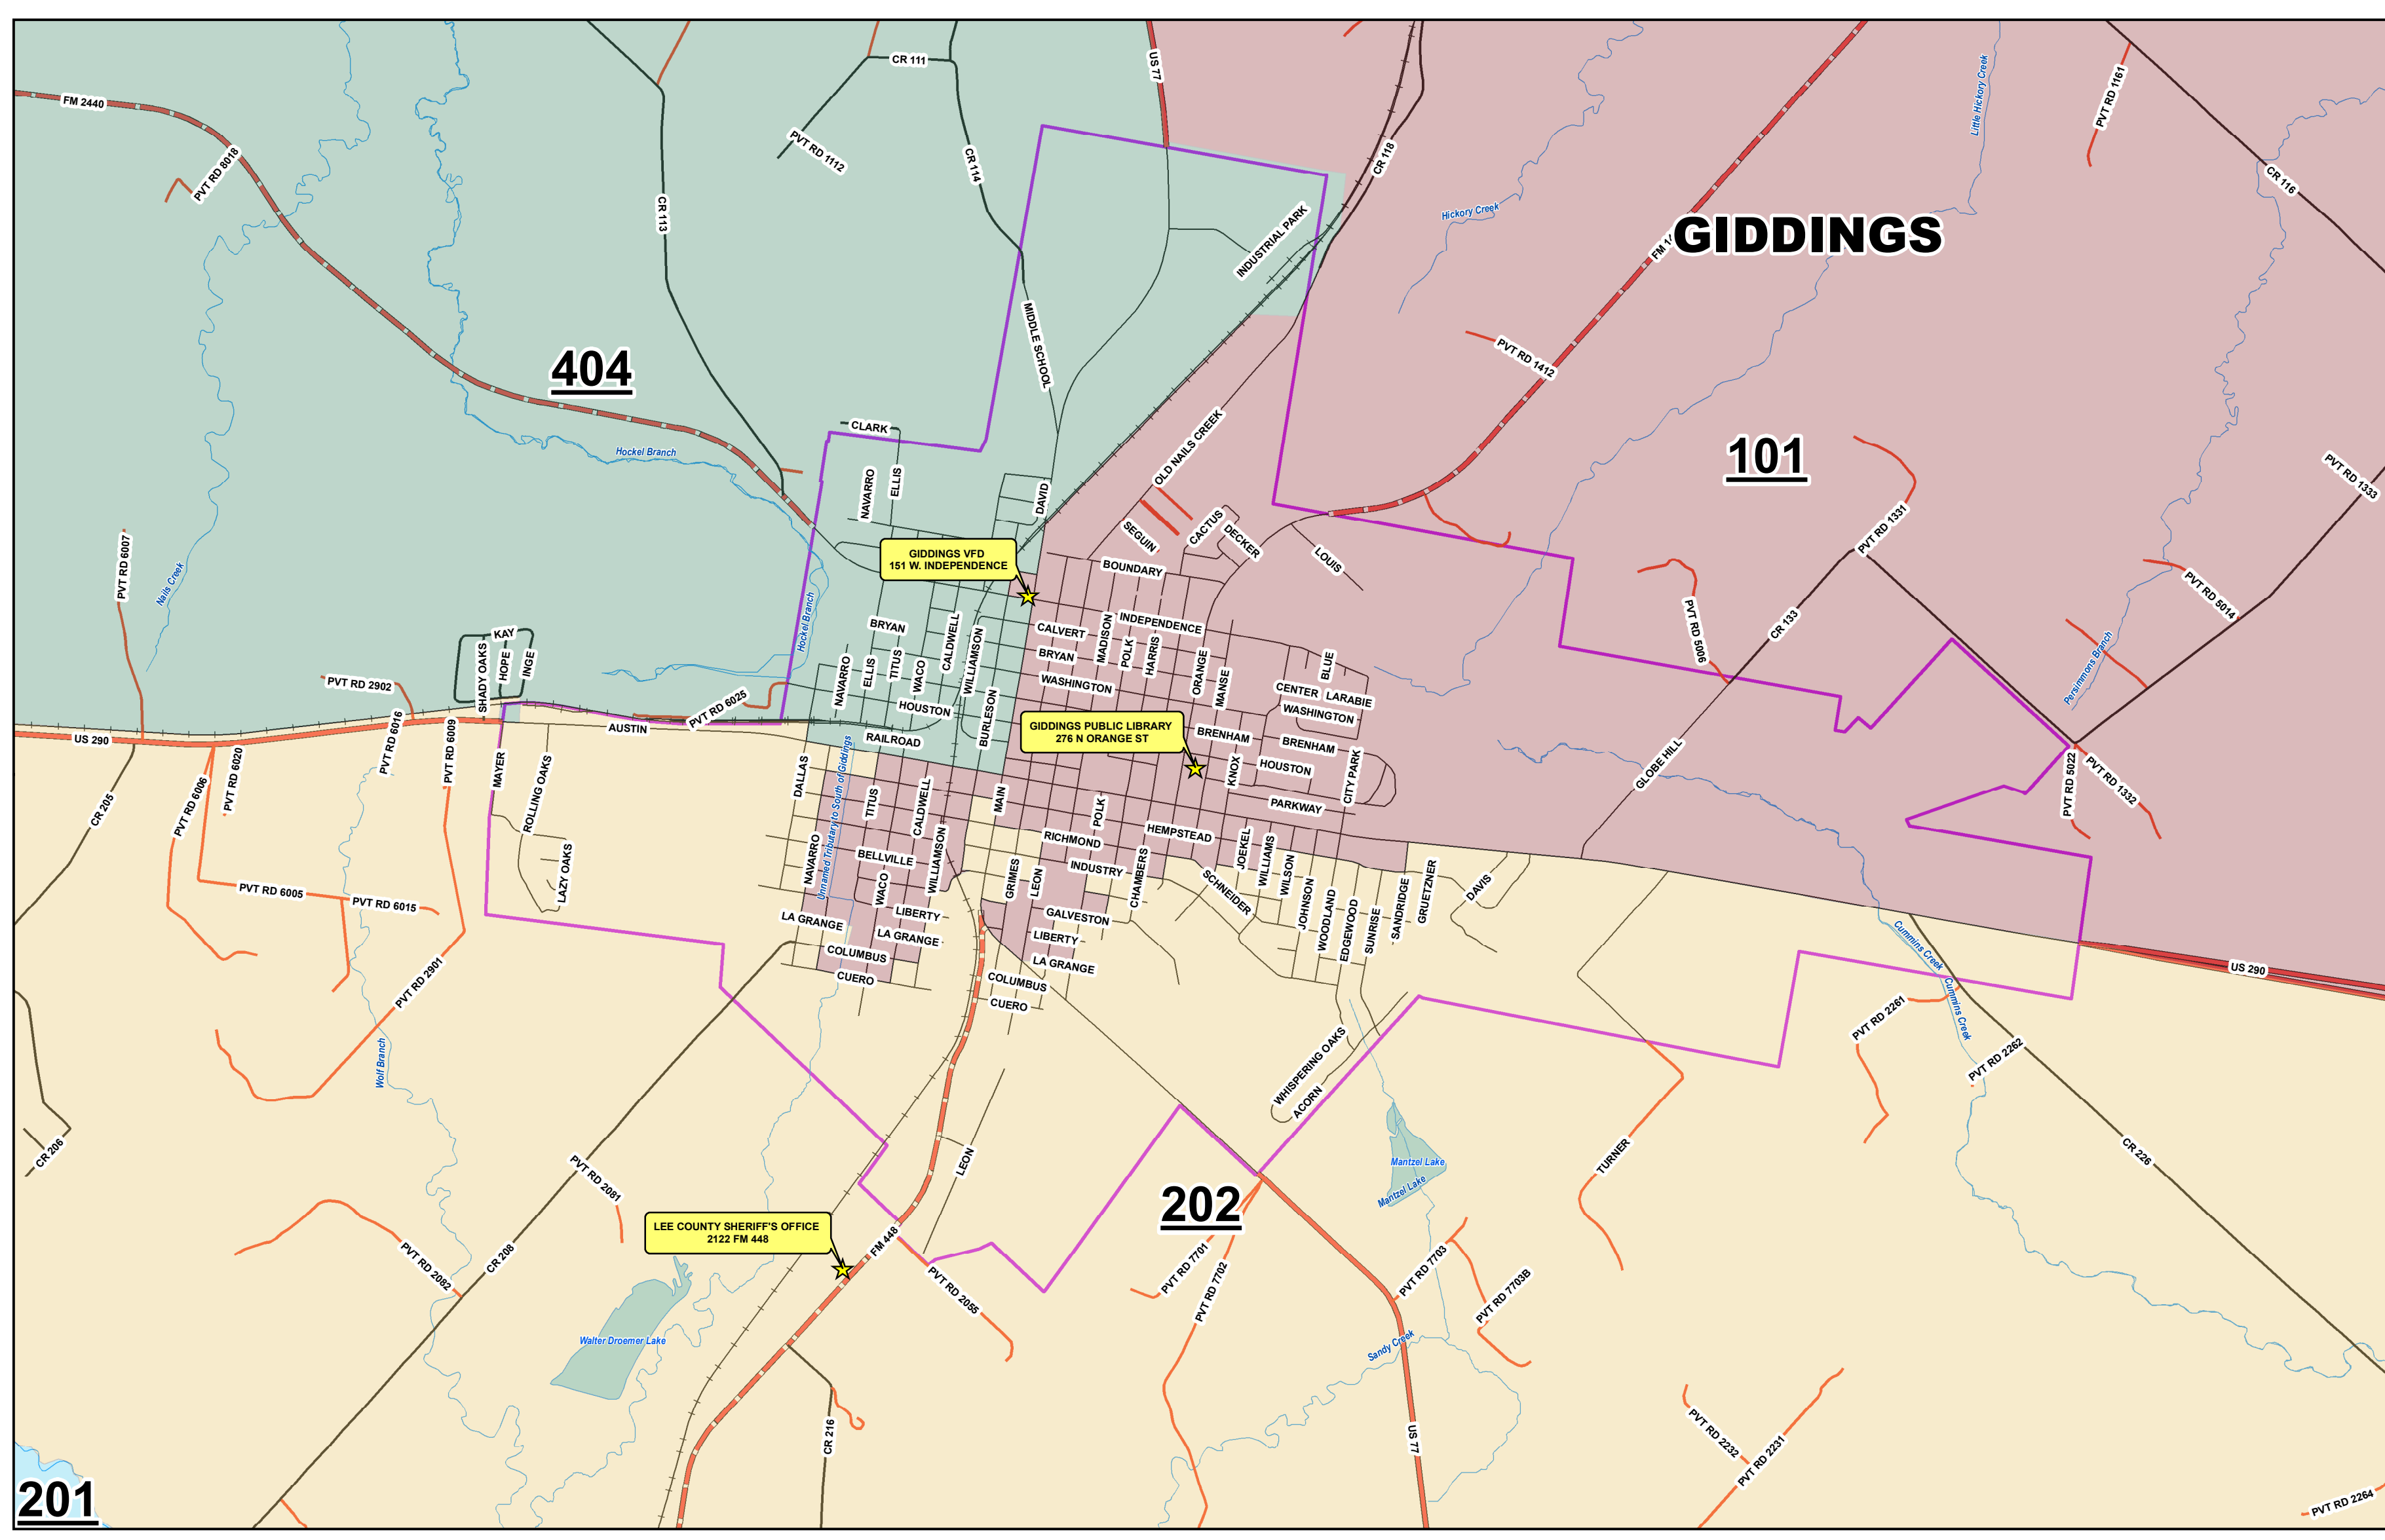

LEE COUNTY VOTING PRECINCTS & CENTERS

LEGEND

Lee_Roads	Lee_city_limits
RDCLS_TYP	Streams/Creeks
— CITY ST	• Town/Community
— COUNTY RD	★ Polling Locations
— CROSSOVER	
— FARM TO MARKET	
— FEEDER	
— PARK RD	
— PRIVATE RD	
— STATE HWY	
— US HWY	

**LEE COUNTY
AREA ROADS**

1 in = 1 miles 1:80,000

Lee County 911 Addressing provides this map and/or data "as is" and assumes no liability for its accuracy or completeness. This is intended as a general representation only and is in no way intended to be used as survey grade information.

LeeCo_surrRds.mxd
9-1-1 Addressing
Revised 20110804

Date: 2/1/2022