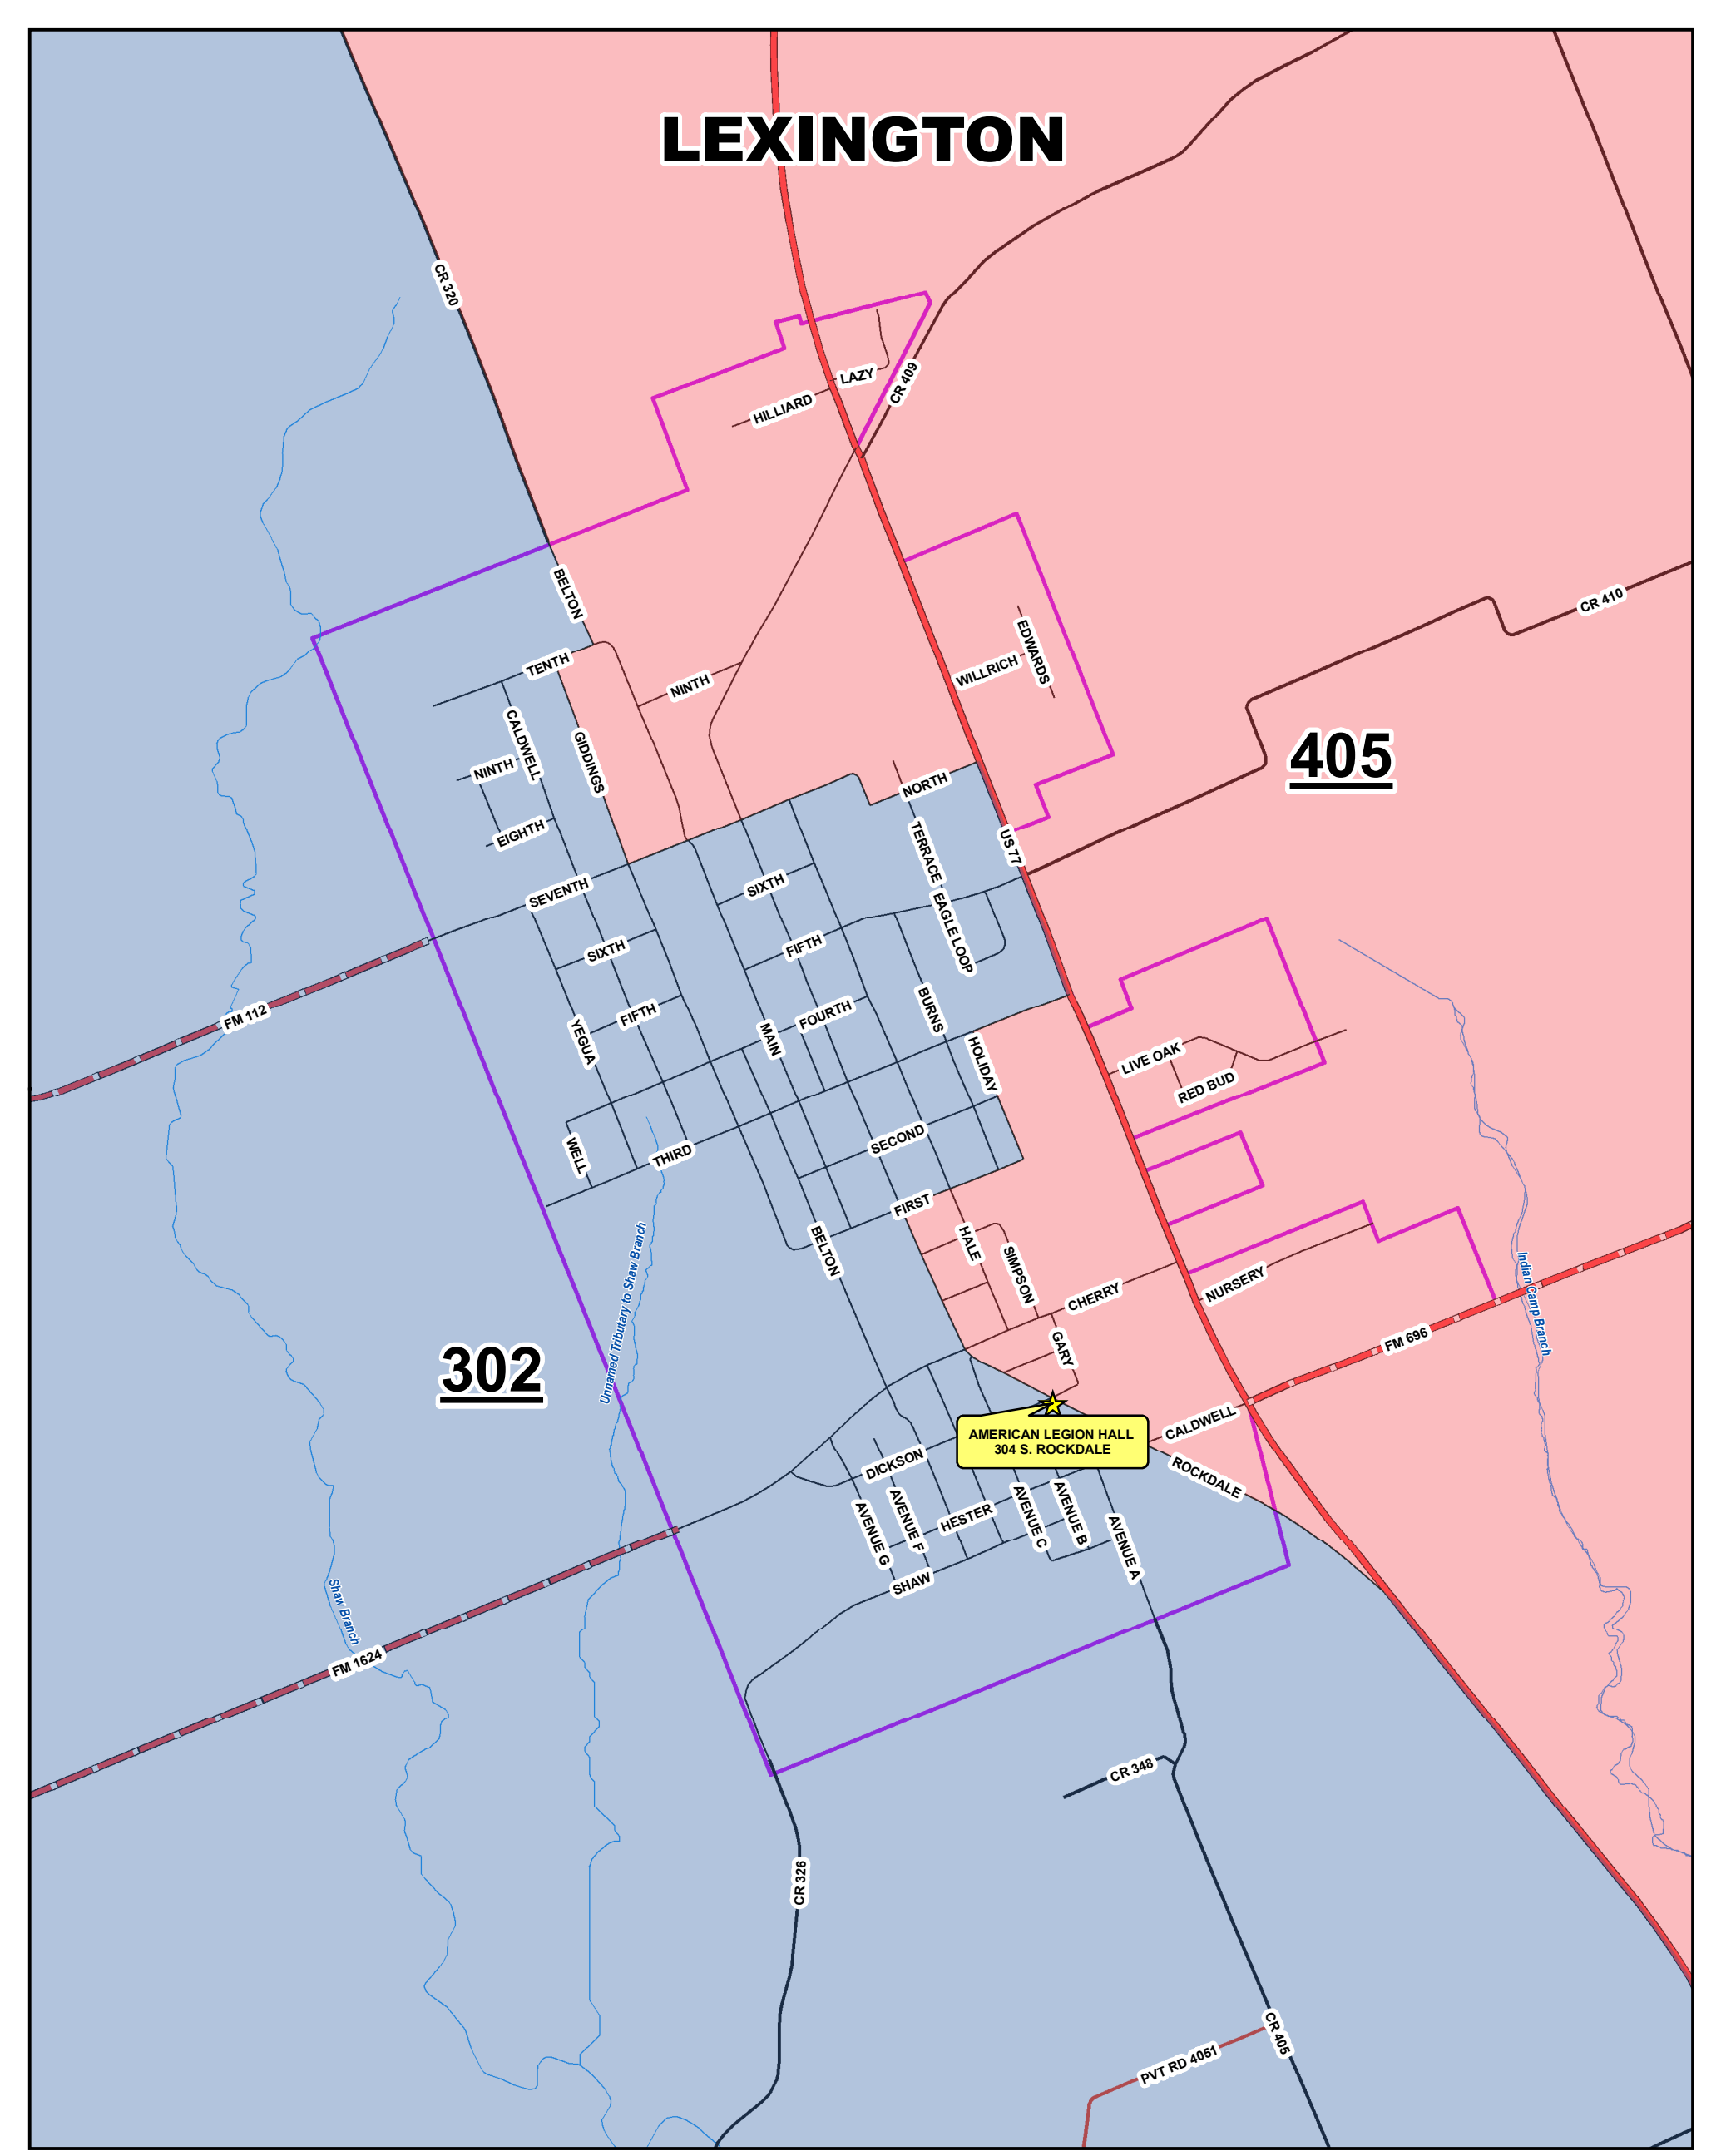

LEE COUNTY VOTING PRECINCTS & CENTERS

LEGEND

Lee_Roads	Lee_city_limits
RDCLS_TYP	Streams/Creeks
— CITY ST	• Town/Community
— COUNTY RD	★ Polling Locations
— CROSSOVER	
— FARM TO MARKET	
— FEEDER	
— PARK RD	
— PRIVATE RD	
— STATE HWY	
— US HWY	

**LEE COUNTY
AREA ROADS**

1 in = 1 miles 1:80,000

Lee County 911 Addressing provides this map and/or data "as is" and assumes no liability for its accuracy or completeness. This is intended as a general representation only and is in no way intended to be used as survey grade information.

LeeCo_surrRds.mxd
9-1-1 Addressing
Revised 20110804

Date: 2/1/2022