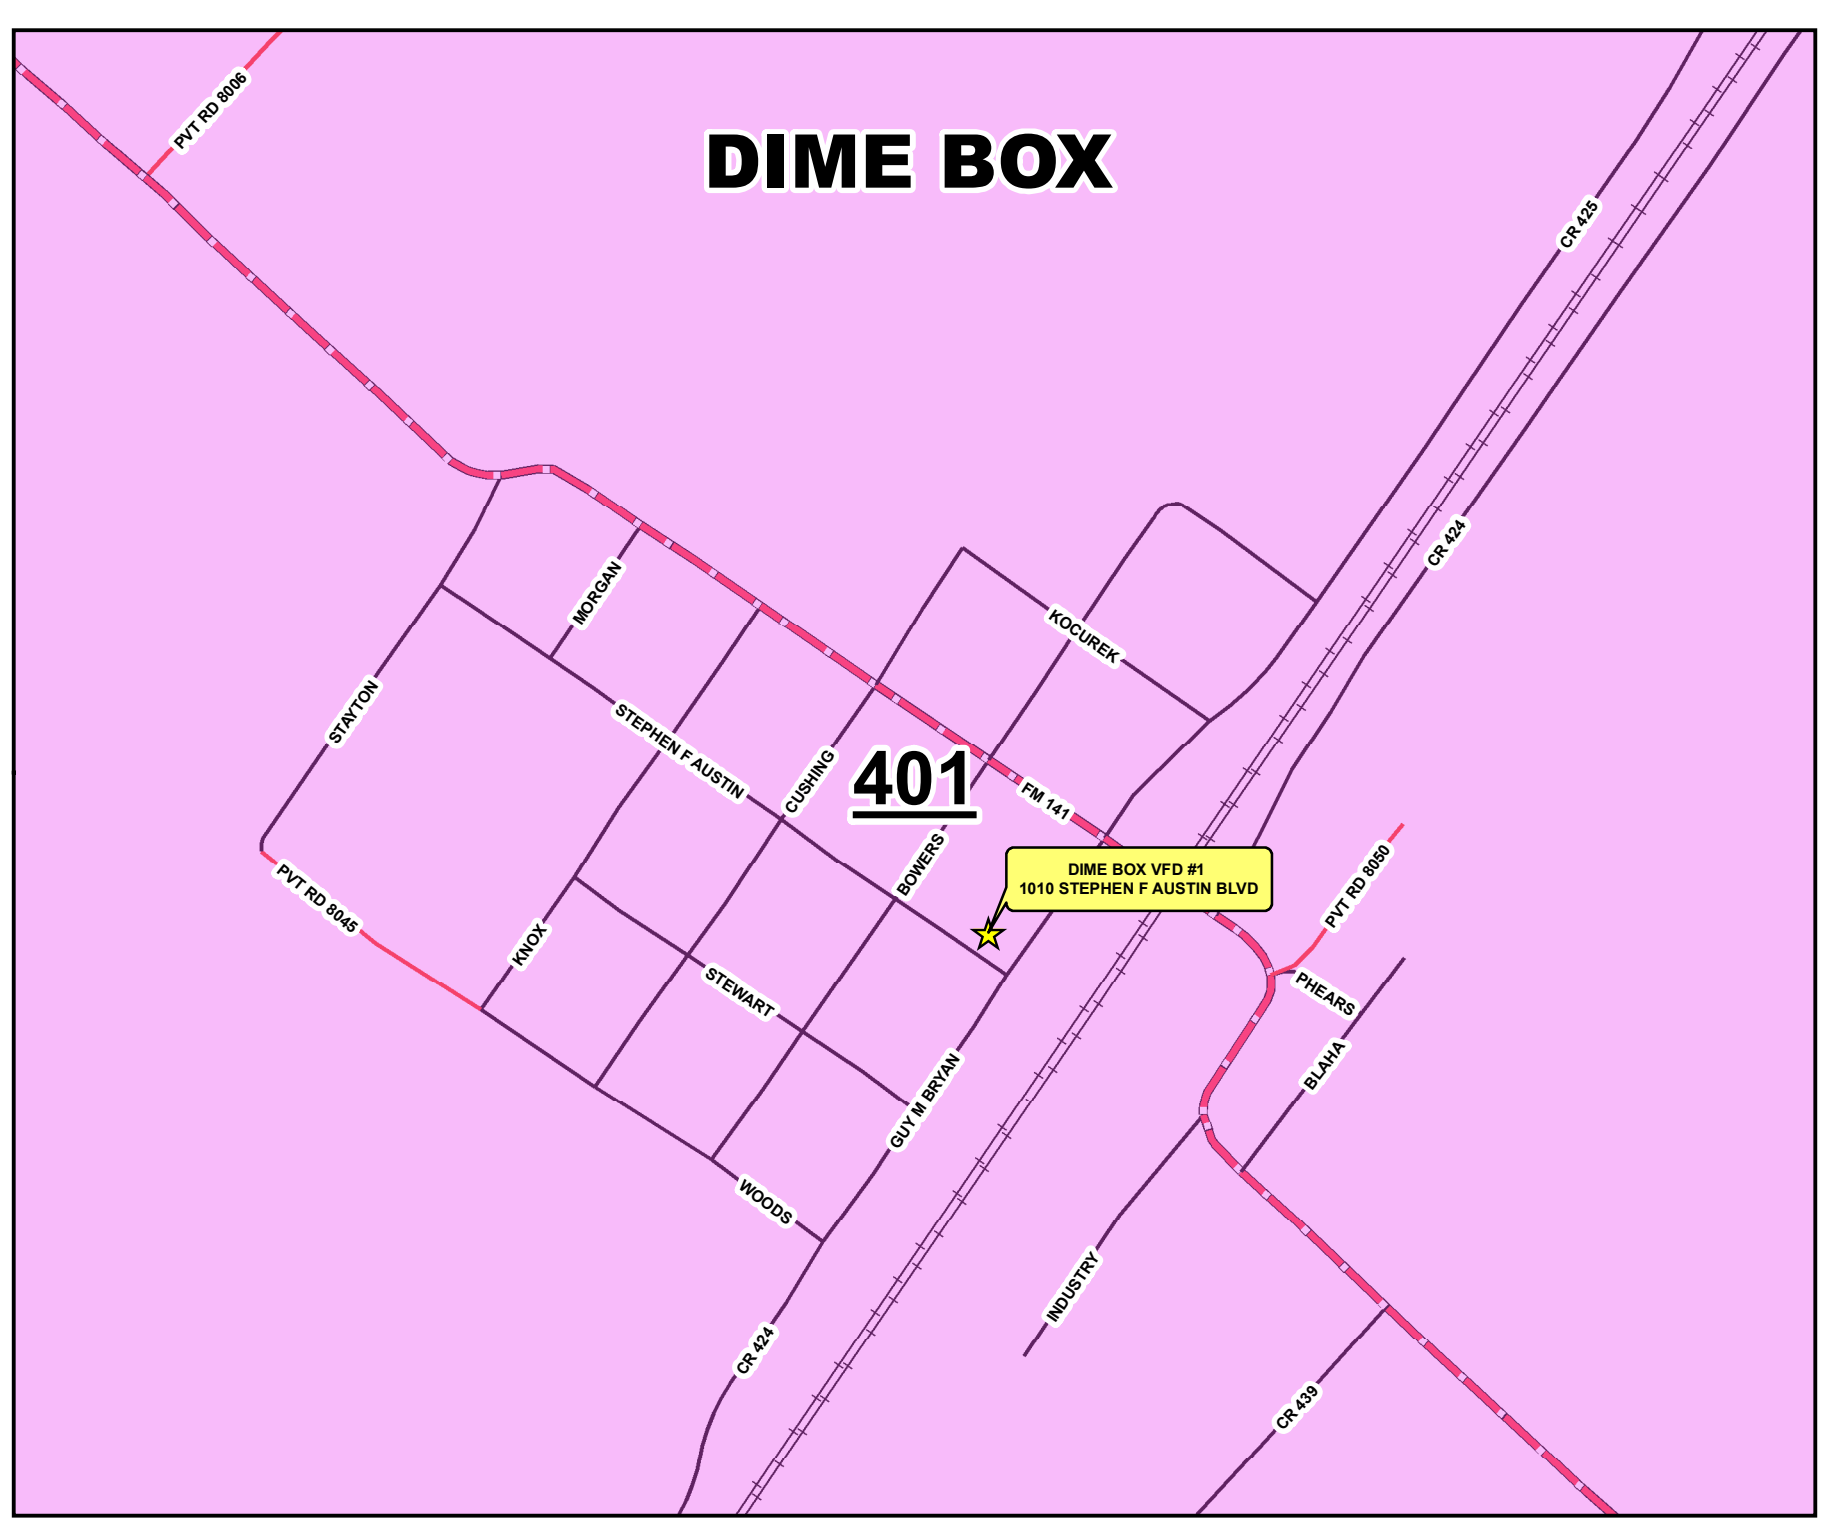

LEE COUNTY VOTING PRECINCTS & CENTERS

LEGEND

Lee_Roads	Lee_city_limits
RDCLS_TYP	Streams/Creeks
— CITY ST	• Town/Community
— COUNTY RD	★ Polling Locations
— CROSSOVER	
— FARM TO MARKET	
— FEEDER	
— PARK RD	
— PRIVATE RD	
— STATE HWY	
— US HWY	

**LEE COUNTY
AREA ROADS**

1 in = 1 miles 1:80,000

Lee County 911 Addressing provides this map and/or data "as is" and assumes no liability for its accuracy or completeness. This is intended as a general representation only and is in no way intended to be used as survey grade information.